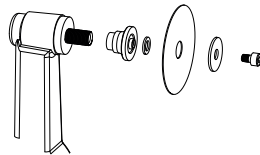

User manual for Polishing Support

For PROXXON LWB
+ Polishing PAD 50 mm

For PROXXON LHW
For PROXXON WP
+ Polishing PAD 50 mm

For others machines

User manual for Support

For PROXXON LWB
+ BUTTERFLY 5,8 mm

For PROXXON LWB
+ NECTAR 5,8 mm, SoftEdge

For PROXXON LWB
+ BUTTERFLY 9,6

For PROXXON LHW
+ BUTTERFLY 5,8 mm

For PROXXON LHW
+ NECTAR 5,8 mm, SoftEdge

For others machines